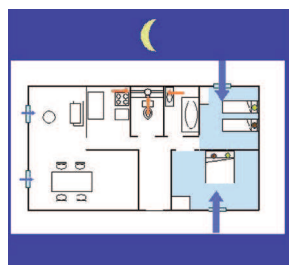

Versions

	Hygro Range	Fixed Range
Standard 37 dB	EHL S	EFL S
Acoustic 39 dB	EHL L	EFL L