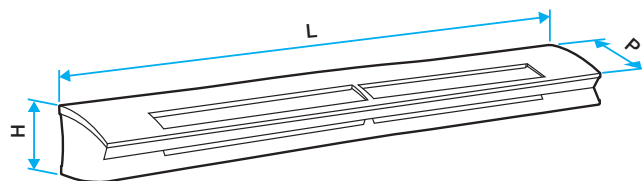

Versions

	Hygro Range	Fixed Range
Standard 37 dB	EHL S	EFL S
Acoustic 39 dB	EHL L	EFL L

aldes air&people

Dimensions

	EHL S EFL L EFL S	EHL L
L (mm)	418	418
H (mm)	43	45
D (mm)	55	71

Characteristics

- Acoustic performances: 37 or 39 dB (depending on version)
- Compliance with current regulations
 - Certified CSTBat
 - French Technical Report 14/07-1193
 - Meets the thermal regulations for existing buildings within the framework of a humidity-controlled system.

Rapid Installation

Hygro Range:

The BASE allows for pre-fitting the air inlet on to the window. It can be fixed with just 3 screws.

THE TECHNICAL PART is fixed to the base in just one click.

The ATTRACTIVE DESIGN COVER adds trim to the air inlet for a perfect finish.