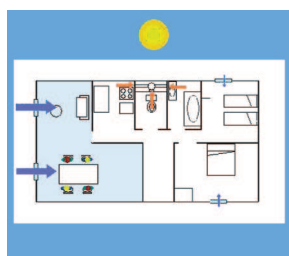

Versions

	Hygro Range	Fixed Range
Standard 37 dB	EHL S	EFL S
Acoustic 39 dB	EHL L	EFL L